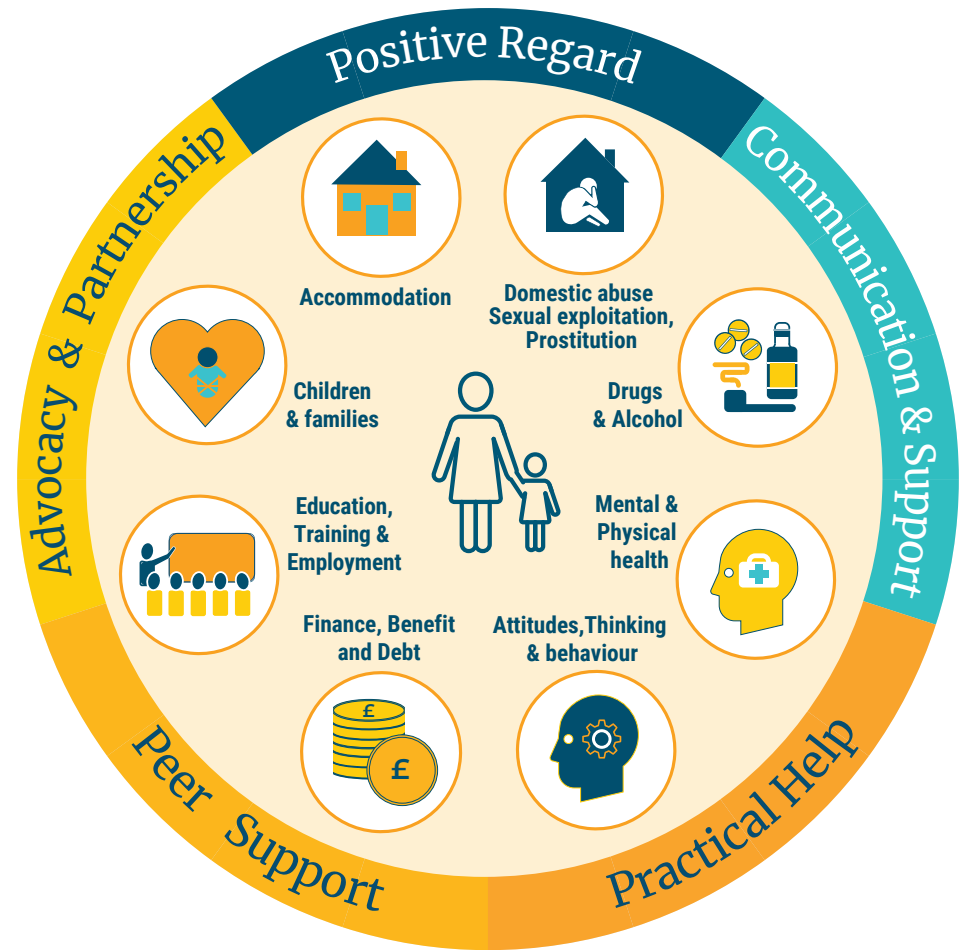

Advance's Minerva Service in Bedfordshire helps women involved in the Criminal Justice System to move on with their lives.

Our goal is to reduce re-offending amongst women by providing dedicated support services tailored to women's needs.

Our specialist Advocates work closely with probation, housing, health, children's services and other professionals to get women all the help and advice they need, when they need it, from one place.

**I FEEL LIKE A WOMAN
AT MINERVA,
NOT AN OFFENDER**

Advance, together with Bedford Women's Centre (Bedford) and Stepping Stones (Luton), offers specialised support to women in the criminal justice system across Bedfordshire:

- Targeted support and advocacy for women to address practical and emotional needs, including outreach services
- Intensive one-to-one support across all women's rehabilitative needs
- Safe, women-only local hubs pan-regional and Women's centres
- Access to tailored groups and workshops delivered by specialist providers
- Prison in-reach and Through-the-Gate Support for women in custody within three months prior to their release