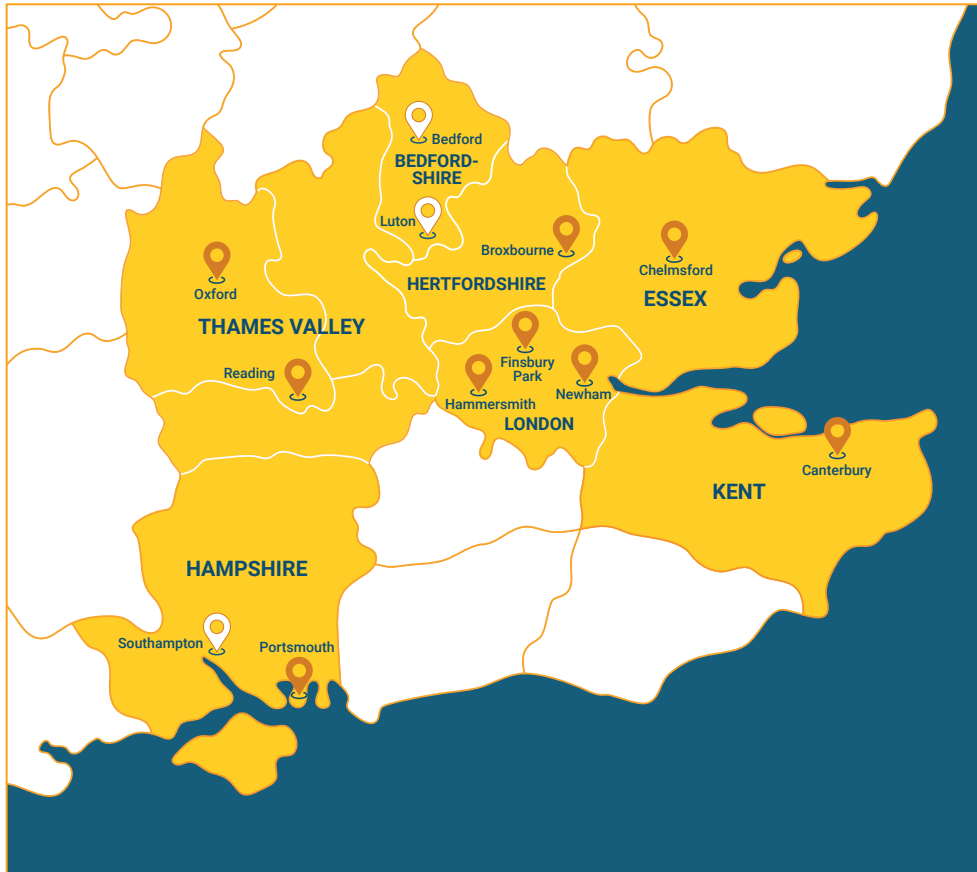

Advance's Minerva Service in South East England

 Minerva Women's Centres  Minerva Partner Centre

Advance Registered Charity No. 1086873 | A Company Limited by Guarantee
Registered offices in England: Advance Charity, PO Box 74643, London, W6 6JU | Reg. No. 04064660

Advance's Minerva Community services in Bedfordshire

For more information about our services please call:

Bedford
Women's Centre:
01234 316801

Luton Stepping
Stones centre:
01582 457114

advance

Minerva Bedfordshire Service: minerva_bedfordshire@advancecharity.org.uk
www.advancecharity.org.uk